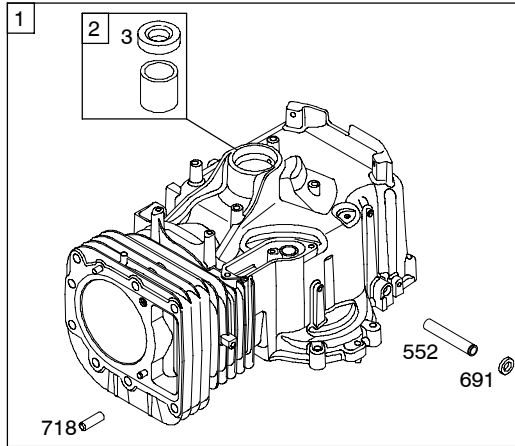

1058 OPERATOR'S MANUAL

1319 WARNING LABEL

WARNING	
	Read and follow Operating Instructions before running engine.
	Gasoline is flammable. Allow engine to cool at least 2 minutes before refueling.
	Engines emit carbon monoxide, DO NOT run in enclosed area.
	Muffler area temperature may exceed 150°F. Do not touch hot parts.

REQUIRED when replacing parts with warning labels affixed.

750

Illustrations cover a range of engines. Parts shown without corresponding text may not be used on your specific engine.